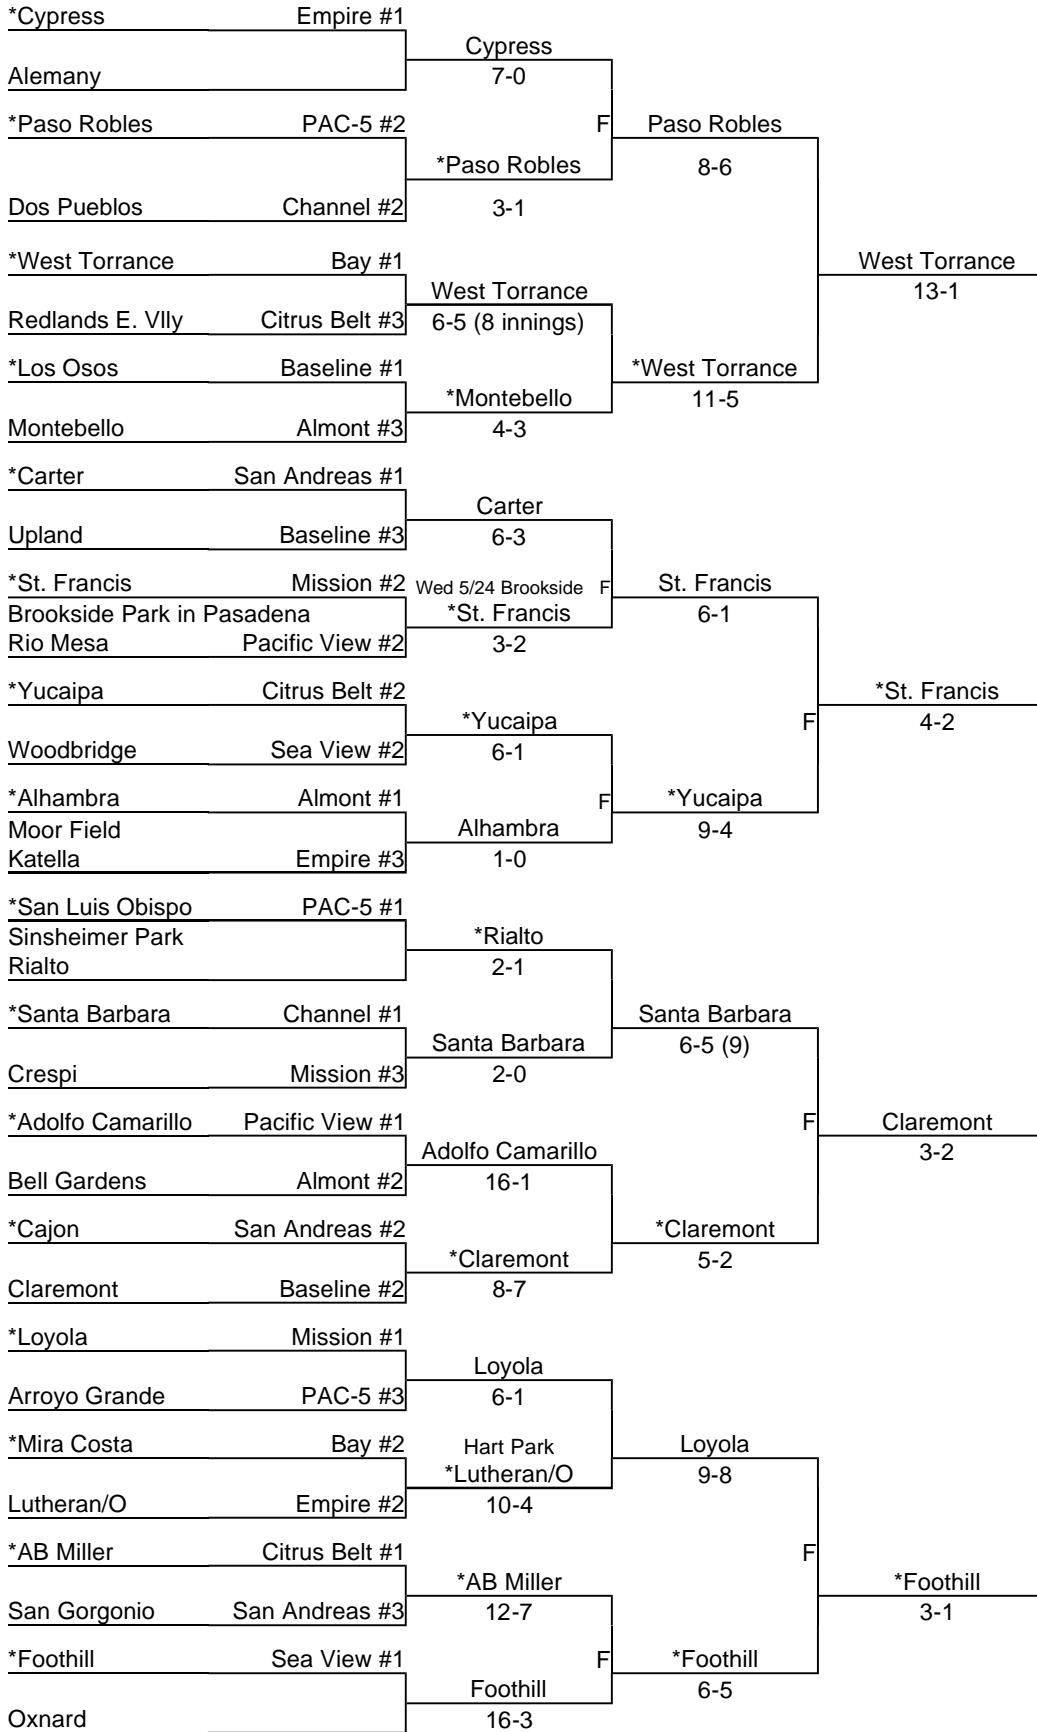

CIF SOUTHERN SECTION TOYOTA 2006 BASEBALL CHAMPIONSHIPS

FIRST ROUND
FRI., MAY 19

SECOND ROUND QUARTERFINALS
TUES., MAY 23

FRI., MAY 26

SEMIFINALS
TUES., MAY 30

FINALS
ANGEL STADIUM

OUTFIELD

OUTFIELD FENCE

SAT., JUNE 3
4:30 P.M.

*Denotes Host Team