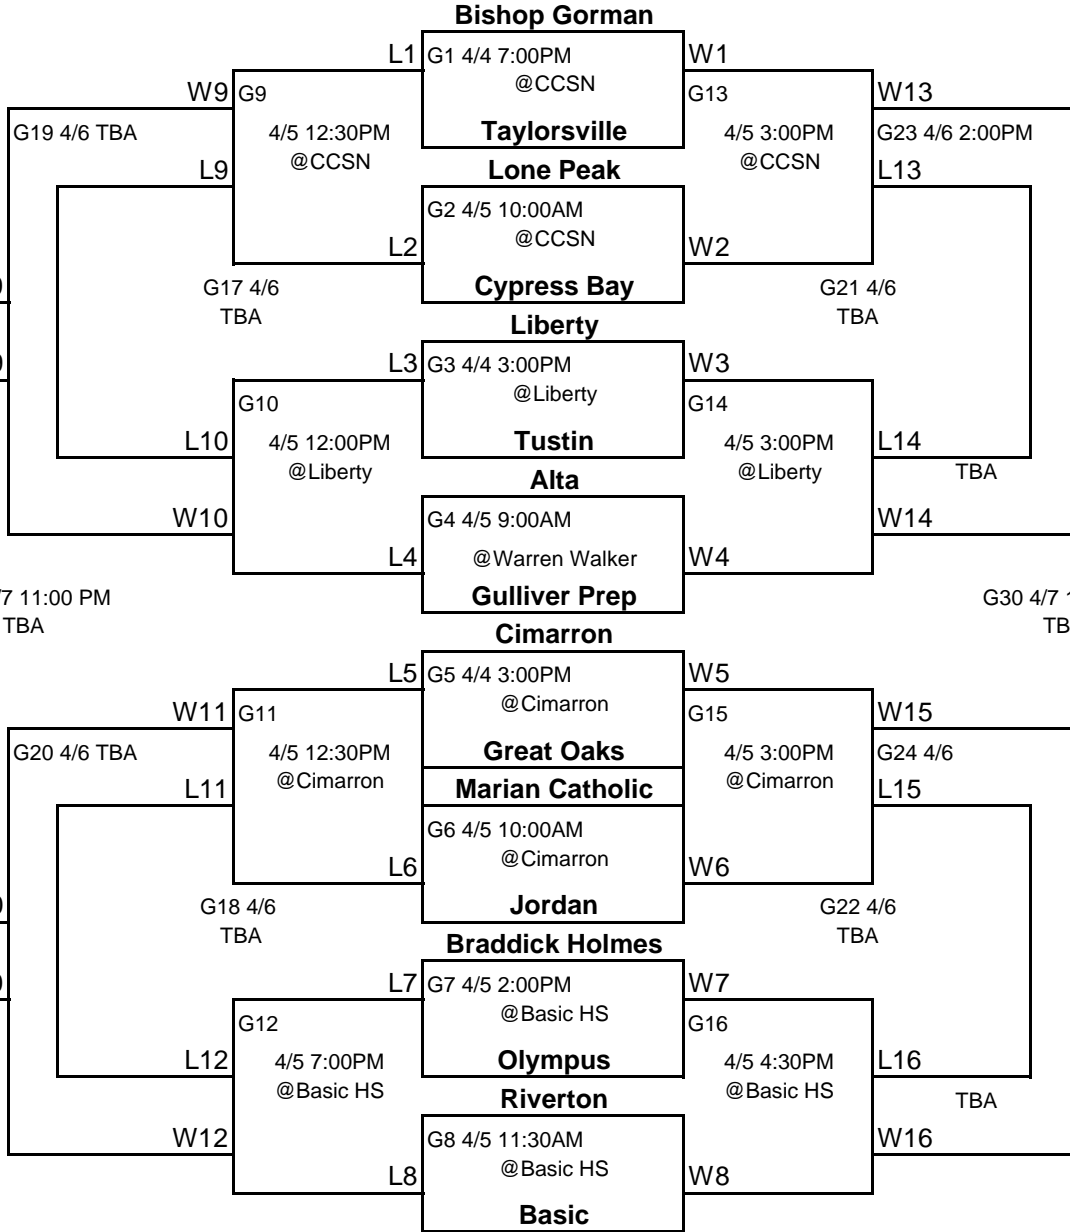

L18
G25 4/7 8:30AM
TBA
L17

W18
G26 4/7 11:00AM
TBA
W17

W19
G31 4/7 1:30PM
L19
W10
G29 4/7 11:00 PM
TBA
L20
TBA
W20

W13
G23 4/6 2:00PM
L13
W23
G32 4/7 1:30PM
L23
W14
G30 4/7 1:30 PM
TBA
L24
TBA
W24

L22
G27 4/7 8:30AM
TBA
L21

W22
G28 4/7 11:00AM
TBA
W21

1st Place
3rd Place

Scores and Information Line: 702-682-5234