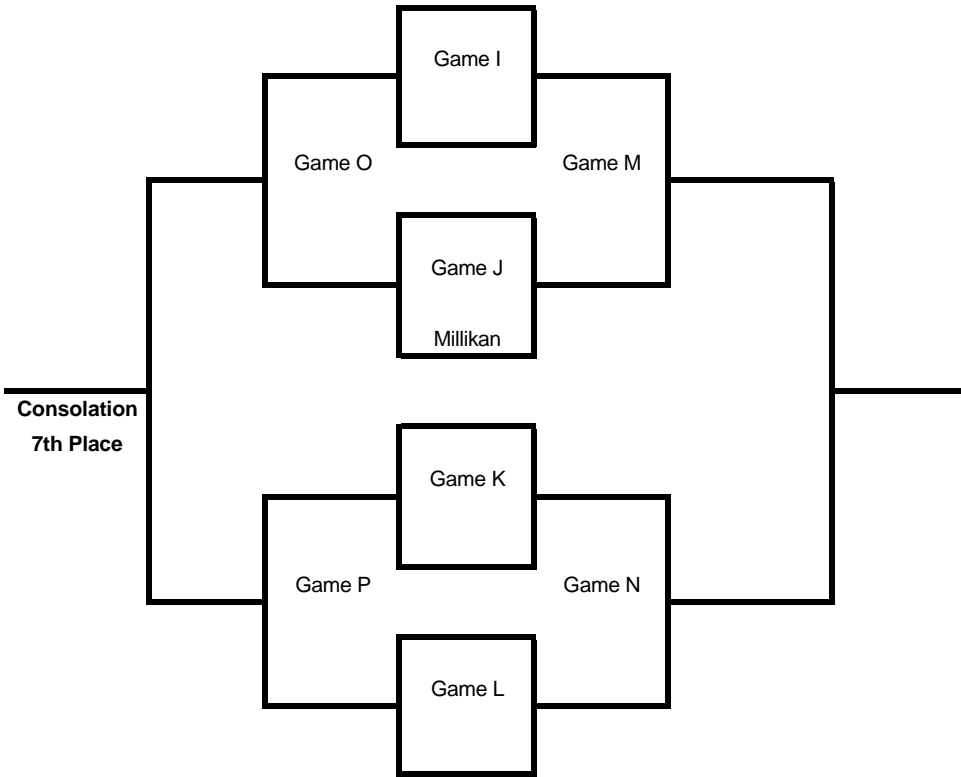

2008 LOARA TOURNAMENT 1ST ROUND GAMES

<u>TIME</u>	<u>TEAMS</u>	<u>PARK</u>
3PM	ANAHEIM VS KATELLA	BOYSEN PARK
3PM	FOUNTAIN VALLEY VS DIAMOND BAR	BROOKHURST PARK
3PM	VILLA PARK VS SERVITE	GLOVER STADIUM
7PM	EL TORO VS EDISON	GLOVER STADIUM
3PM	ALISO NIGUEL VS CANYON	CYPRESS COLLEGE
3PM	WOODBIDGE AT LOS ALAMITOS	
3PM	SAN CLEMENTE AT UNIVERSITY	
3PM	LAKWOOD AT DOWNEY	
3PM	MILLIKAN AT SONORA	
3PM	SANTA MARGARITA AT MARINA	
3PM	EL DORADO AT DANA HILLS	
3PM	ARTESIA AT WILSON	
3PM	EL MODENA AT LOARA	
3PM	LA MIRADA AT CYPRESS	
3PM	VISTA MURRIETA AT JW NORTH	
3PM	TRABUCO HILLS AT KENNEDY	

March 8 March 6 March 4 March 1 February 29 March 1 March 4 March 6 March 8

Consolation

Champion

March 8 March 6 March 4 March 6 March 8

March 6 March 8

March 8 March 6 March 8

March 4 March 6 March 8

Santa Margarita Servite	Aliso Niguel San Clemente Dana Hills	Cypress Katella Kennedy Loara	El Dorado El Modena Villa Park Canyon	Anaheim Diamond bar Downey J.W. North Sonora Vista Murietta University	Artesia La Mirada
El Toro Trabuco Hills Woodbridge	Lakewood Millikan Wilson	Fountain Valley Edison Los Alamitos Marina			