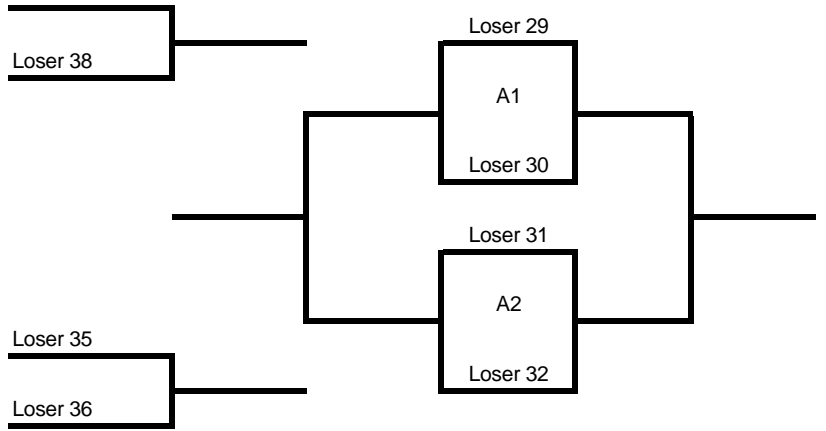

2008 LOARA TOURNAMENT 1ST ROUND GAMES

<u>TIME</u>	<u>TEAMS</u>	<u>PARK</u>
3PM	ANAHEIM VS KATELLA	BOYSEN PARK
3PM	FOUNTAIN VALLEY VS DIAMOND BAR	BROOKHURST PARK
3PM	VILLA PARK VS SERVITE	GLOVER STADIUM
7PM	EL TORO VS EDISON	GLOVER STADIUM
3PM	ALISO NIGUEL VS CANYON	CYPRESS COLLEGE
3PM	WOODBIDGE AT LOS ALAMITOS	
3PM	SAN CLEMENTE AT UNIVERSITY	
3PM	LAKWOOD AT DOWNEY	
3PM	MILLIKAN AT SONORA	
3PM	SANTA MARGARITA AT MARINA	
3PM	EL DORADO AT DANA HILLS	
3PM	ARTESIA AT WILSON	
3PM	EL MODENA AT LOARA	
3PM	LA MIRADA AT CYPRESS	
3PM	VISTA MURRIETA AT JW NORTH	
3PM	TRABUCO HILLS AT KENNEDY	

March 8 March 6 March 4 March 1 February 29 March 1 March 4 March 6 March 8

Consolation

Champion

March 8 March 6 March 4 March 6 March 8

March 6 March 8

March 8 March 6 March 8

March 4 March 6 March 8

Santa Margarita Servite	Aliso Niguel San Clemente Dana Hills	Cypress Katella Kennedy Loara	El Dorado El Modena Villa Park Canyon	Anaheim Diamond bar Downey J.W. North Sonora Vista Murietta University	Artesia La Mirada
El Toro Trabuco Hills Woodbridge	Lakewood Millikan Wilson	Fountain Valley Edison Los Alamitos Marina			