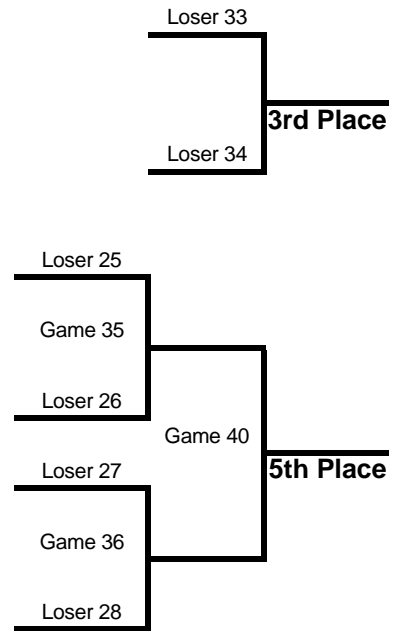

2008 LOARA TOURNAMENT 1ST ROUND GAMES

<u>TIME</u>	<u>TEAMS</u>	<u>PARK</u>
3PM	ANAHEIM VS KATELLA	BOYSEN PARK
3PM	FOUNTAIN VALLEY VS DIAMOND BAR	BROOKHURST PARK
3PM	VILLA PARK VS SERVITE	GLOVER STADIUM
7PM	EL TORO VS EDISON	GLOVER STADIUM
3PM	ALISO NIGUEL VS CANYON	CYPRESS COLLEGE
3PM	WOODBIDGE AT LOS ALAMITOS	
3PM	SAN CLEMENTE AT UNIVERSITY	
3PM	LAKWOOD AT DOWNEY	
3PM	MILLIKAN AT SONORA	
3PM	SANTA MARGARITA AT MARINA	
3PM	EL DORADO AT DANA HILLS	
3PM	ARTESIA AT WILSON	
3PM	EL MODENA AT LOARA	
3PM	LA MIRADA AT CYPRESS	
3PM	VISTA MURRIETA AT JW NORTH	
3PM	TRABUCO HILLS AT KENNEDY	

March 8 March 6 March 4 March 1 February 29 March 1 March 4 March 6 March 8

Consolation

Champion

March 8 March 6 March 4 March 6 March 8

March 6 March 8

March 8 March 6 March 8

March 4 March 6 March 8

Santa Margarita Servite	Aliso Niguel San Clemente Dana Hills	Cypress Katella Kennedy Loara	El Dorado El Modena Villa Park Canyon	Anaheim Diamond bar Downey J.W. North Sonora Vista Murietta University	Artesia La Mirada
El Toro Trabuco Hills Woodbridge	Lakewood Millikan Wilson	Fountain Valley Edison Los Alamitos Marina			