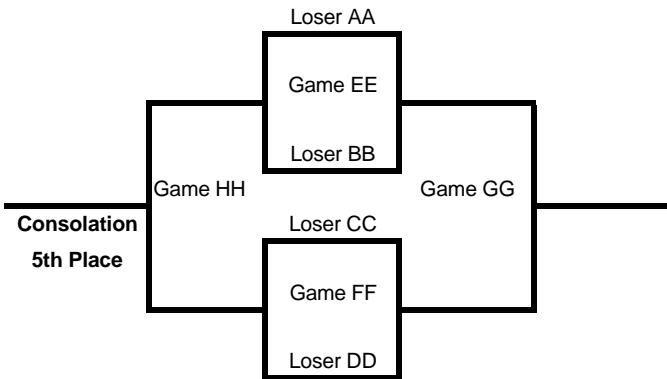

2008 LOARA TOURNAMENT 1ST ROUND GAMES

<u>TIME</u>	<u>TEAMS</u>	<u>PARK</u>
3PM	ANAHEIM VS KATELLA	BOYSEN PARK
3PM	FOUNTAIN VALLEY VS DIAMOND BAR	BROOKHURST PARK
3PM	VILLA PARK VS SERVITE	GLOVER STADIUM
7PM	EL TORO VS EDISON	GLOVER STADIUM
3PM	ALISO NIGUEL VS CANYON	CYPRESS COLLEGE
3PM	WOODBIDGE AT LOS ALAMITOS	
3PM	SAN CLEMENTE AT UNIVERSITY	
3PM	LAKWOOD AT DOWNEY	
3PM	MILLIKAN AT SONORA	
3PM	SANTA MARGARITA AT MARINA	
3PM	EL DORADO AT DANA HILLS	
3PM	ARTESIA AT WILSON	
3PM	EL MODENA AT LOARA	
3PM	LA MIRADA AT CYPRESS	
3PM	VISTA MURRIETA AT JW NORTH	
3PM	TRABUCO HILLS AT KENNEDY	

March 8 March 6 March 4 March 1 February 29 March 1 March 4 March 6 March 8

Consolation

Champion

March 8 March 6 March 4 March 6 March 8

March 6 March 8

March 8 March 6 March 8

March 4 March 6 March 8

Santa Margarita Servite	Aliso Niguel San Clemente Dana Hills	Cypress Katella Kennedy Loara	El Dorado El Modena Villa Park Canyon	Anaheim Diamond bar Downey J.W. North Sonora Vista Murietta University	Artesia La Mirada
El Toro Trabuco Hills Woodbridge	Lakewood Millikan Wilson	Fountain Valley Edison Los Alamitos Marina			