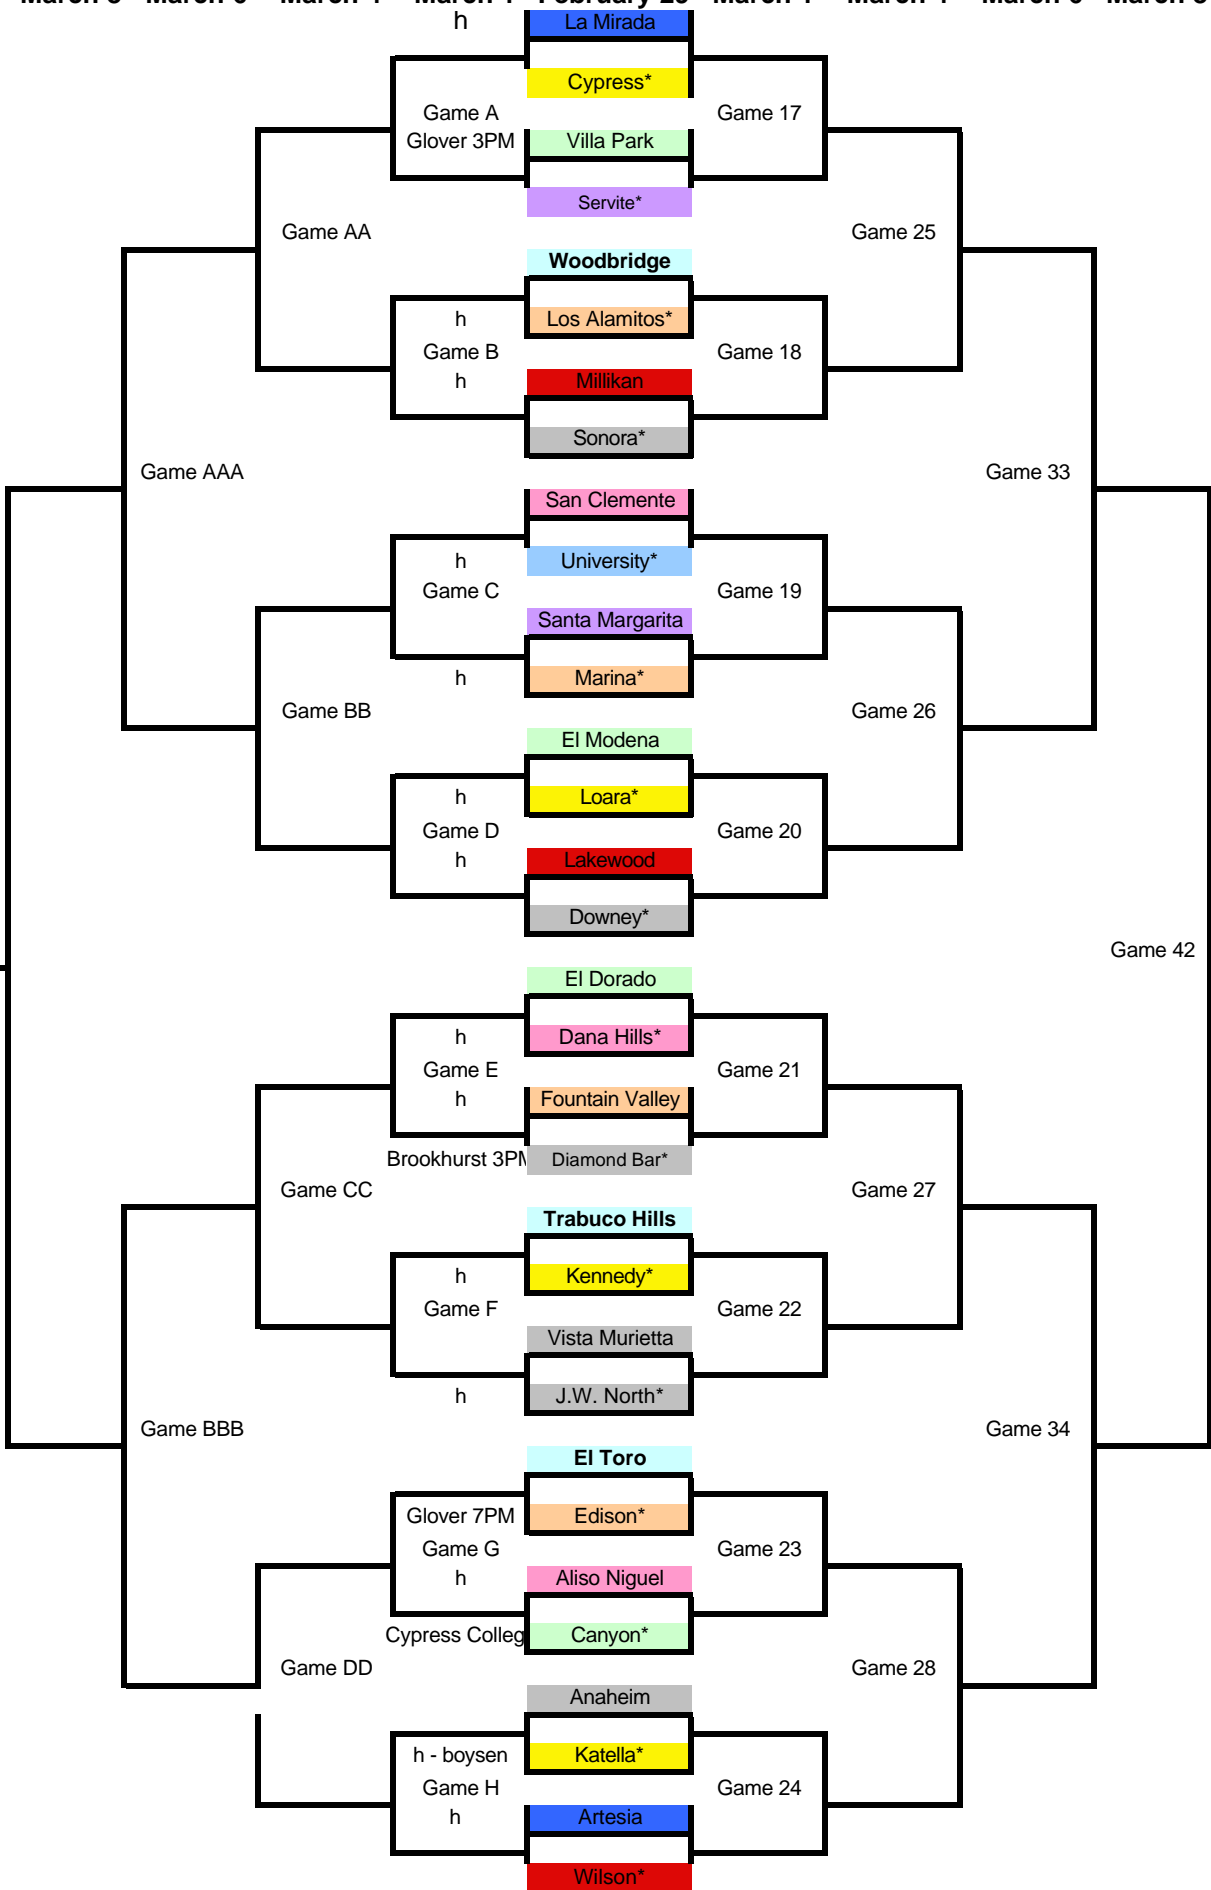

2008 LOARA TOURNAMENT 1ST ROUND GAMES

<u>TIME</u>	<u>TEAMS</u>	<u>PARK</u>
3PM	ANAHEIM VS KATELLA	BOYSEN PARK
3PM	FOUNTAIN VALLEY VS DIAMOND BAR	BROOKHURST PARK
3PM	VILLA PARK VS SERVITE	GLOVER STADIUM
7PM	EL TORO VS EDISON	GLOVER STADIUM
3PM	ALISO NIGUEL VS CANYON	CYPRESS COLLEGE
3PM	WOODBIDGE AT LOS ALAMITOS	
3PM	SAN CLEMENTE AT UNIVERSITY	
3PM	LAKWOOD AT DOWNEY	
3PM	MILLIKAN AT SONORA	
3PM	SANTA MARGARITA AT MARINA	
3PM	EL DORADO AT DANA HILLS	
3PM	ARTESIA AT WILSON	
3PM	EL MODENA AT LOARA	
3PM	LA MIRADA AT CYPRESS	
3PM	VISTA MURRIETA AT JW NORTH	
3PM	TRABUCO HILLS AT KENNEDY	

March 8 March 6 March 4 March 1 February 29 March 1 March 4 March 6 March 8

Consolation

Champion

March 8 March 6 March 4 March 6 March 8

March 6 March 8

March 8 March 6 March 8

March 4 March 6 March 8

Santa Margarita Servite	Aliso Niguel San Clemente Dana Hills	Cypress Katella Kennedy Loara	El Dorado El Modena Villa Park Canyon	Anaheim Diamond bar Downey J.W. North Sonora Vista Murietta University	Artesia La Mirada
El Toro Trabuco Hills Woodbridge	Lakewood Millikan Wilson	Fountain Valley Edison Los Alamitos Marina			